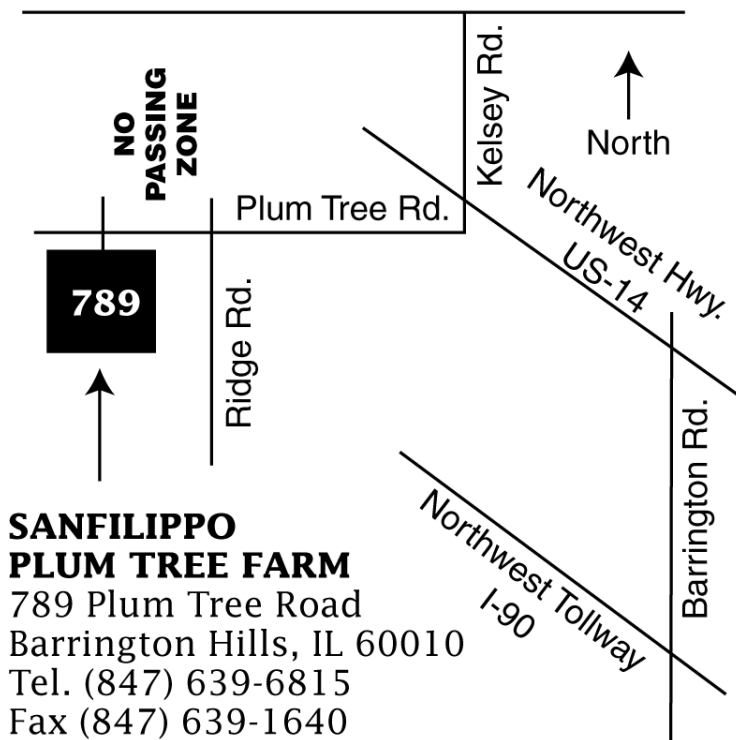

*The Sanfilippo Collection is located at:*

*Sanfilippo Plum Tree Farm*

*789 Plum Tree Road*

*Barrington Hills, IL 60010*

**SANFILIPPO  
PLUM TREE FARM**  
789 Plum Tree Road  
Barrington Hills, IL 60010  
Tel. (847) 639-6815  
Fax (847) 639-1640

**From Chicago**

Drive northwest on the Kennedy Expressway and the NW Tollway (I-90) to the Barrington Rd. exit. Go right (north) on Barrington Rd. through downtown Barrington, to Northwest Highway (US-14). Go left (northwest) on Northwest Hwy. to the third traffic light which will be Plum Tree Rd. At that intersection Plum Tree Rd. will be on your left and Kelsey Rd. will be on your right. Turn left off of NW Highway and onto Plum Tree Rd. As soon as you have cleared the tracks you jog to the right. You should now be going west on Plum Tree Rd. You will go through one stop sign and up over a slight hill. As you go down the other side, start watching on the left side of the road for a yellow, triangular sign that says "No Passing Zone." The driveway is approx. 25 feet beyond that sign on your left. There is a large gate with 789 on the posts. Turn into the drive and follow it to the house.